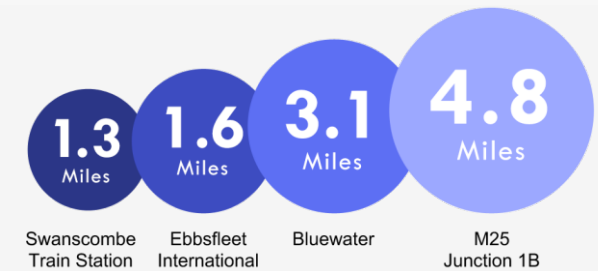

Property Location

Castle Hill, Ebbsfleet Valley, DA10 1AD

Additional Information

Dartford Borough Council - Tax Band TBC

Total floor area: 84 sq. metres

**FOR MORE INFORMATION
CONTACT US TODAY.**

01322 941333

Robinson Jackson
67 Cherry Orchard,
Castle Hill,
Ebbsfleet Garden City,
DA10 1AD

ebbsfleetgardencity@robinson-jackson.com

These particulars do not form part of an offer or contract and must not be relied upon as statements or representation of fact. Any areas, measurements, journey times or distances are approximate. The text, images, photographs and plans are for guidance only and are not necessarily comprehensive. It should not be assumed that the property has all necessary planning, building regulation or other consents and we have not tested any services, equipment or facilities. References to tenure are based on information supplied by the seller. Buyer should verify all information themselves by inspection or otherwise prior to a legal commitment to purchase. Photos and images are subject to copyright.