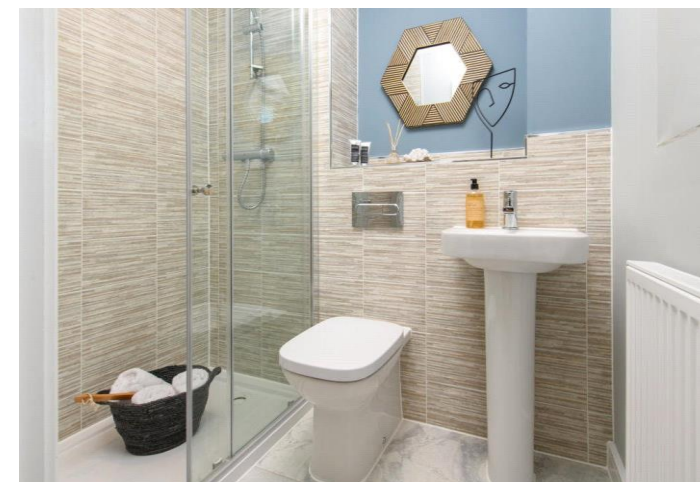

Interior

Entrance Hall:

Cloakroom:

Kitchen:

Lounge/Dining:

Bedroom One:

Ensuite:

Bedroom Two:

Bedroom Three:

Bathroom:

Exterior

Rear Garden