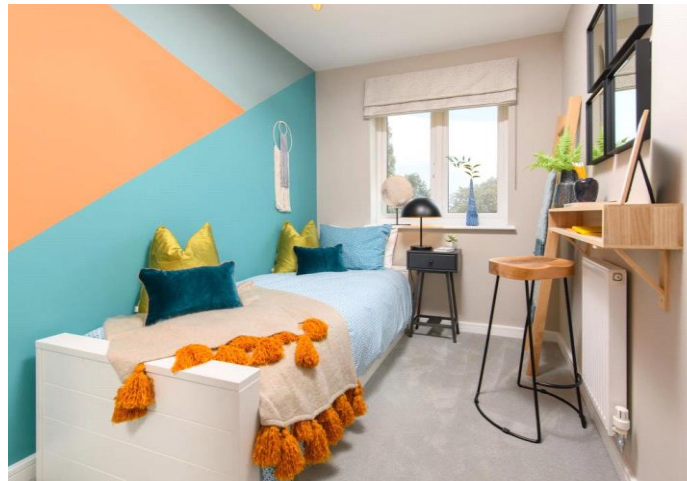

“The Turner” Alkerden Heights, Castle Hill | Ebbsfleet Valley, DA10 1AD

 3  2  1 £439,995 Freehold

ROBINSON-JACKSON
Our service will *move* you

Castle Hill,

Robinson Jackson are delighted to present this stunning 'new build' three bedroom home located in 'Alkerden' part of the wider Ebbsfleet Garden City. Conveniently located for primary schools, local amenities and within easy reach of Ebbsfleet International station, Bluewater shopping centre and A2/M25. "The Turner" is a charming 'Bellway' 3-bedroom home that features an open-plan living and dining room, a front-facing kitchen with integrated appliances, and a well-equipped family bathroom. If you are looking for a community feel and a development with an exciting future get in touch with our Robinson Jackson team to find out more.

Property Features

- Terraced family home
- Open Plan Living/Dining
- Three bedrooms
- Ensuite to Bedroom One
- Integrated Zanussi appliances
- Close proximity to Ebbsfleet International station

Interior