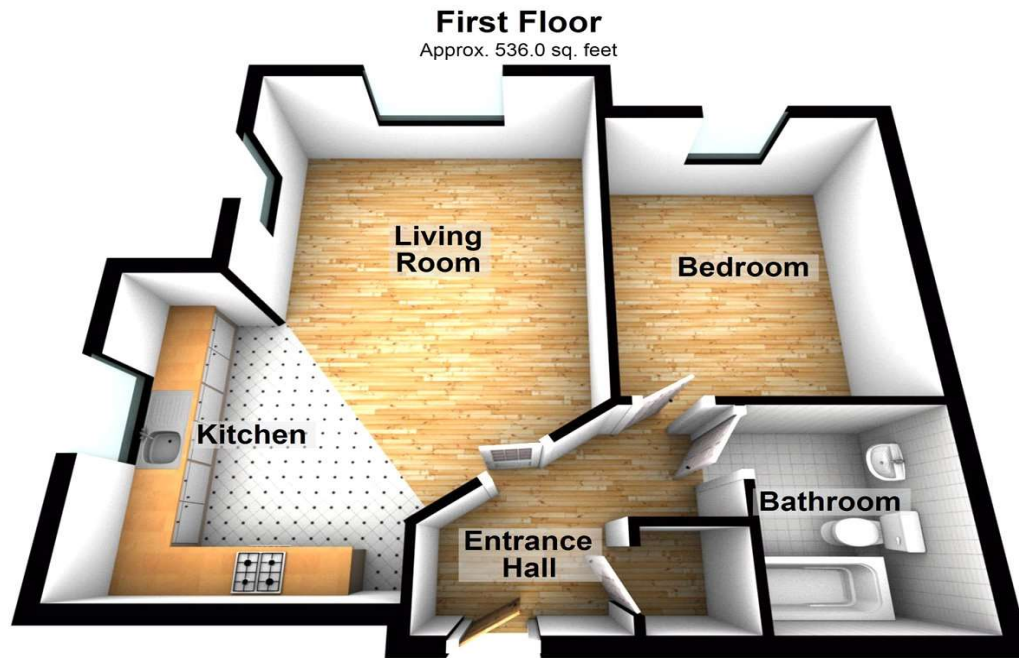

Total area: approx. 536.0 sq. feet

Please be advised this plan is offered for marketing purposes only. It can not be relied upon for exact or precise measurements, angles, window or door openings. Whilst every effort is made to ensure the accuracy the company or provider accepts no responsibility for the content.
Plan produced using PlanUp.